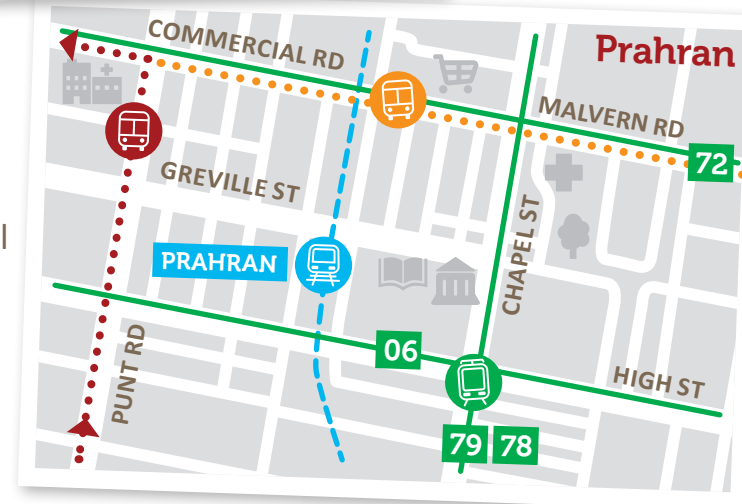

# Social Spoons partner cafe locations

SMILES AND SUPPORT

Growing TOGETHER.

Michael's welcoming smile at cafe Zappa.

Ask your Key worker for more information about the transport options available in your area.

## Maps Key

- ISCHS
- Market
- Town Hall
- Library
- Park
- Hospital

- 1. Bunyip Café** - 313 Coventry Street. South Melbourne. Wednesday to Sunday 8:00am-3:00pm (closed Monday/Tuesday)
- 2. Café Zappa** - 206 Bank Street. South Melbourne. Monday to Friday 7:00am-3:30pm and Saturday 8:00am-3:00pm
- 3. Café Bruce** - 134 Carlisle Street. St Kilda. Monday to Friday 7.30am-4:00pm and Saturday 8:00am-12noon
- 4. Tracy's @ Toorak** - Shop 12 Village Walk 493 Toorak Road. Toorak. Monday to Friday 7am-5pm and Saturday 7:30m-4:30pm (The Village Walk Toorak Road entrance is next to Browns Cafe and Tracy's is on the carpark side).