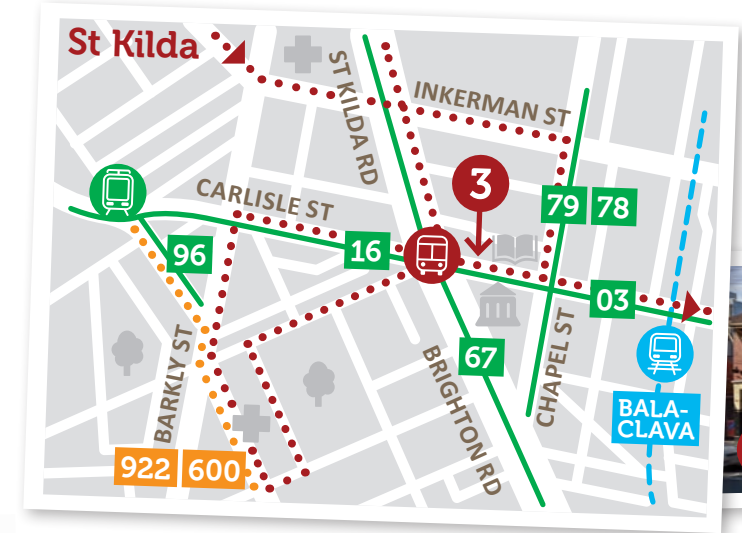

# Social Spoons partner cafe locations

SMILES AND SUPPORT

Growing TOGETHER.

Michael's welcoming smile at cafe Zappa.

Ask your Key worker for more information about the transport options available in your area.

## Maps Key

- ISCHS
- Market
- Town Hall
- Library
- Park
- Hospital

- 1. Bunyip Café** - 313 Coventry Street. South Melbourne. Wednesday to Sunday 8:00am-3:00pm (closed Monday/Tuesday)
- 2. Café Zappa** - 206 Bank Street. South Melbourne. Monday to Friday 7:00am-3:30pm and Saturday 8:00am-3:00pm
- 3. Café Bruce** - 134 Carlisle Street. St Kilda. Monday to Friday 7.30am-4:00pm and Saturday 8:00am-12noon
- 4. Tracy's @ Toorak** - Shop 12 Village Walk 493 Toorak Road. Toorak. Monday to Friday 7am-5pm and Saturday 7:30m-4:30pm (The Village Walk Toorak Road entrance is next to Browns Cafe and Tracy's is on the carpark side).