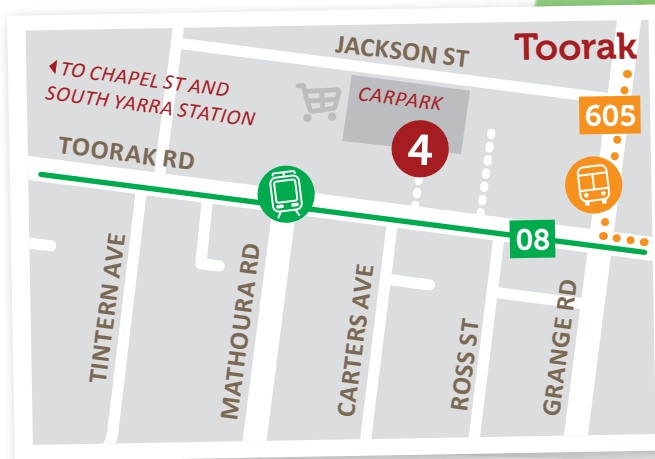

# Social Spoons partner cafe locations

SMILES AND SUPPORT

Growing TOGETHER.

Michael's welcoming smile at cafe Zappa.

Ask your Key worker for more information about the transport options available in your area.

## Maps Key

- ISCHS
- Market
- Town Hall
- Library
- Park
- Hospital

- 1. Bunyip Café** - 313 Coventry Street. South Melbourne. Wednesday to Sunday 8:00am-3:00pm (closed Monday/Tuesday)
- 2. Café Zappa** - 206 Bank Street. South Melbourne. Monday to Friday 7:00am-3:30pm and Saturday 8:00am-3:00pm
- 3. Café Bruce** - 134 Carlisle Street. St Kilda. Monday to Friday 7.30am-4:00pm and Saturday 8:00am-12noon
- 4. Tracy's @ Toorak** - Shop 12 Village Walk 493 Toorak Road. Toorak. Monday to Friday 7am-5pm and Saturday 7:30m-4:30pm (The Village Walk Toorak Road entrance is next to Browns Cafe and Tracy's is on the carpark side).